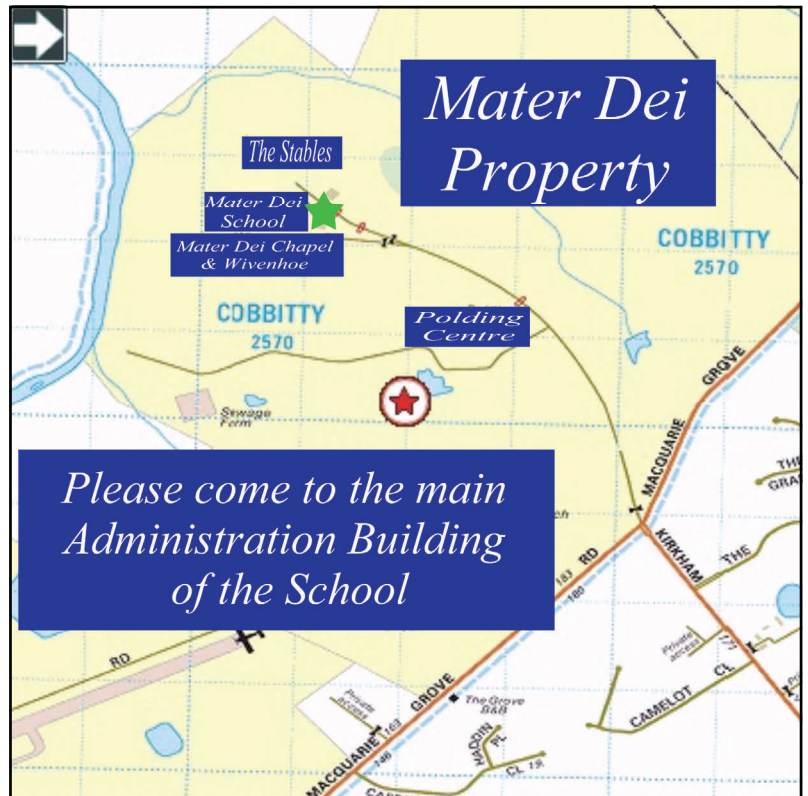

How To Find Mater Dei

Mater Dei is situated at Camden on the outskirts of Sydney.

Mater Dei can be found at

229 Macquarie Grove Road
Camden.

*Please come to the main
Administration Building
of the School*